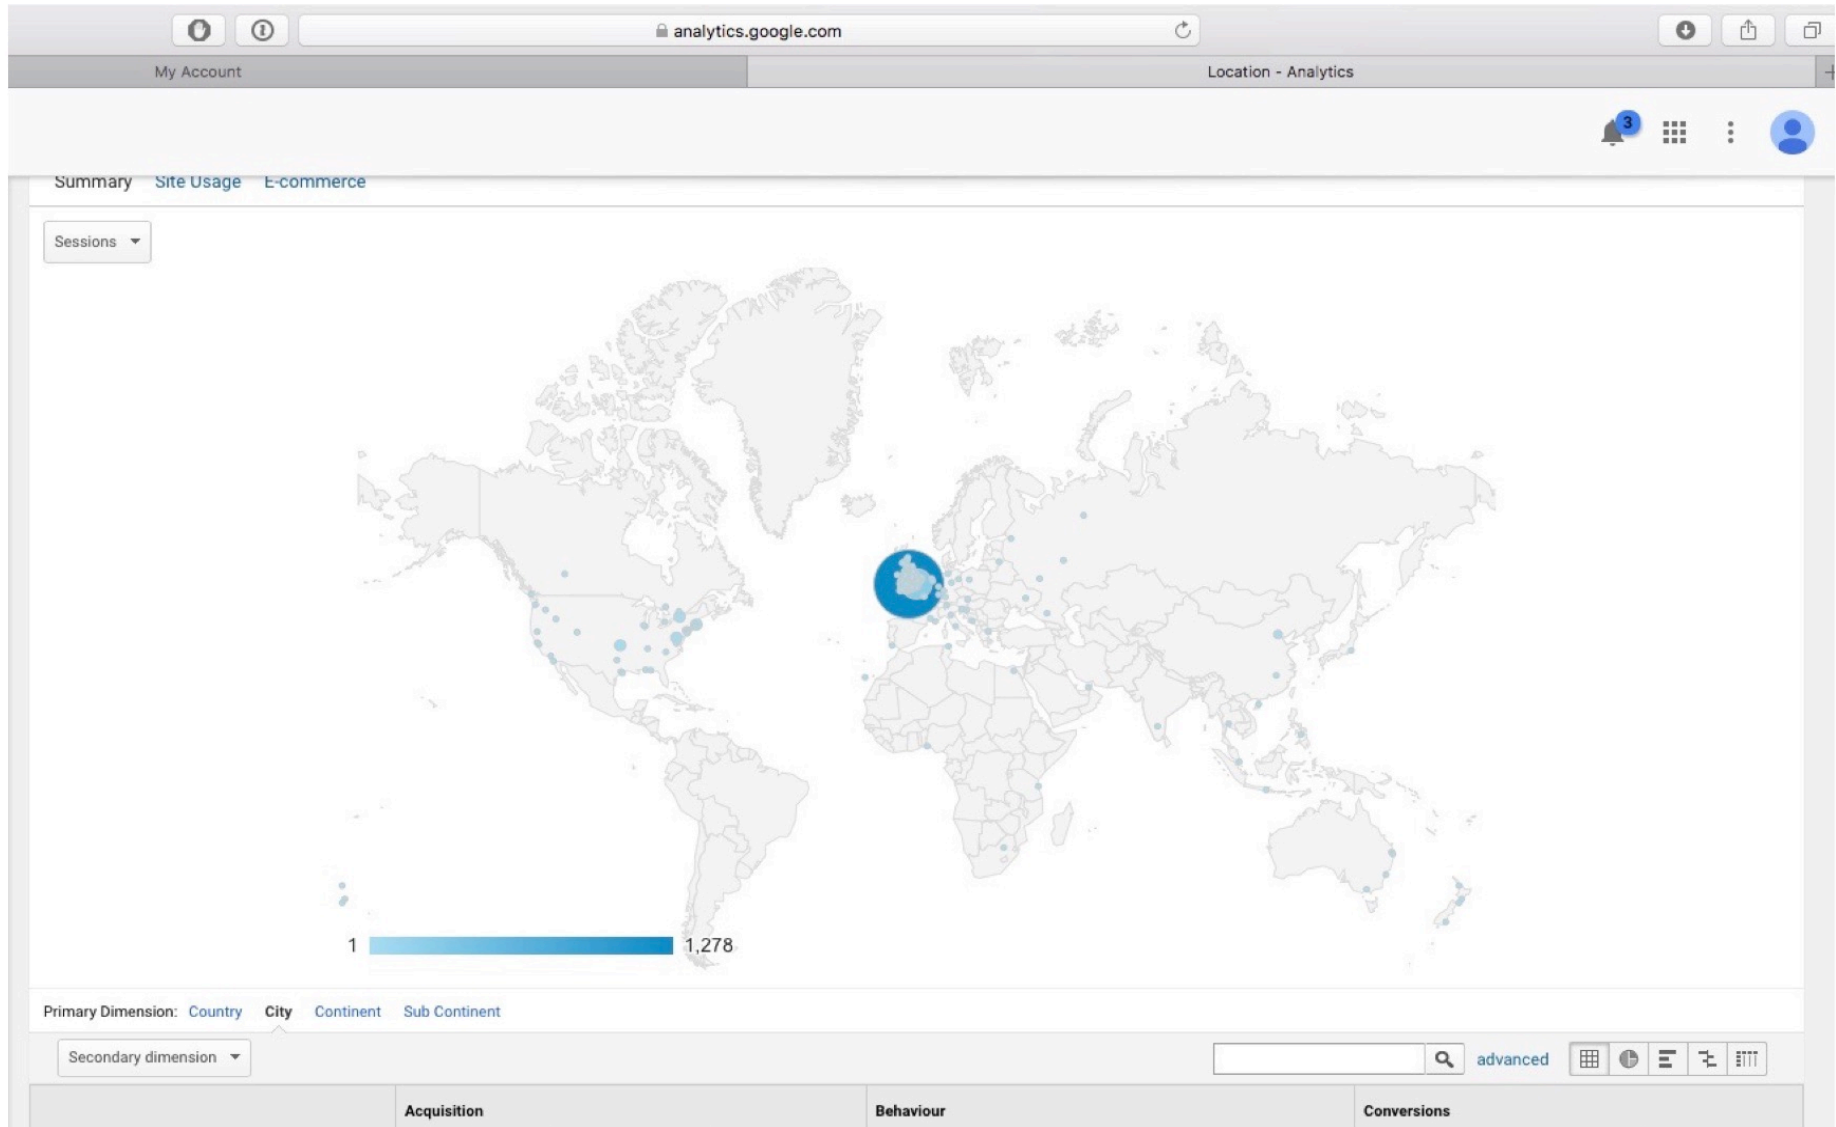

Russia	5	0.2
New Zealand	4	0.16
Etc.	35	1.36

BY UK	Sessions	% New sessions	New Users	Pages/session
Total	2320	51.52	1186	3.23
England	2121	52.12	1106	3.07
Wales	190	37.37	71	5.03
Scotland	9	100	9	2.22

BY ENGLISH CITIES	Sessions	% New sessions	New Users	Pages/session
Bristol	1278	40.53	518	3.36
London	253	76.68	194	2.14
Cardiff	97	26.8	26	3.8
Not set	87	60.92	53	4.15
Bath	69	84.06	58	3.19
Bolton	68	4.41	3	2.51
Birmingham	17	82.35	14	2.82
Etc.	252		240	

BY WORLD CITIES   Next page

BY WORLD CITIES