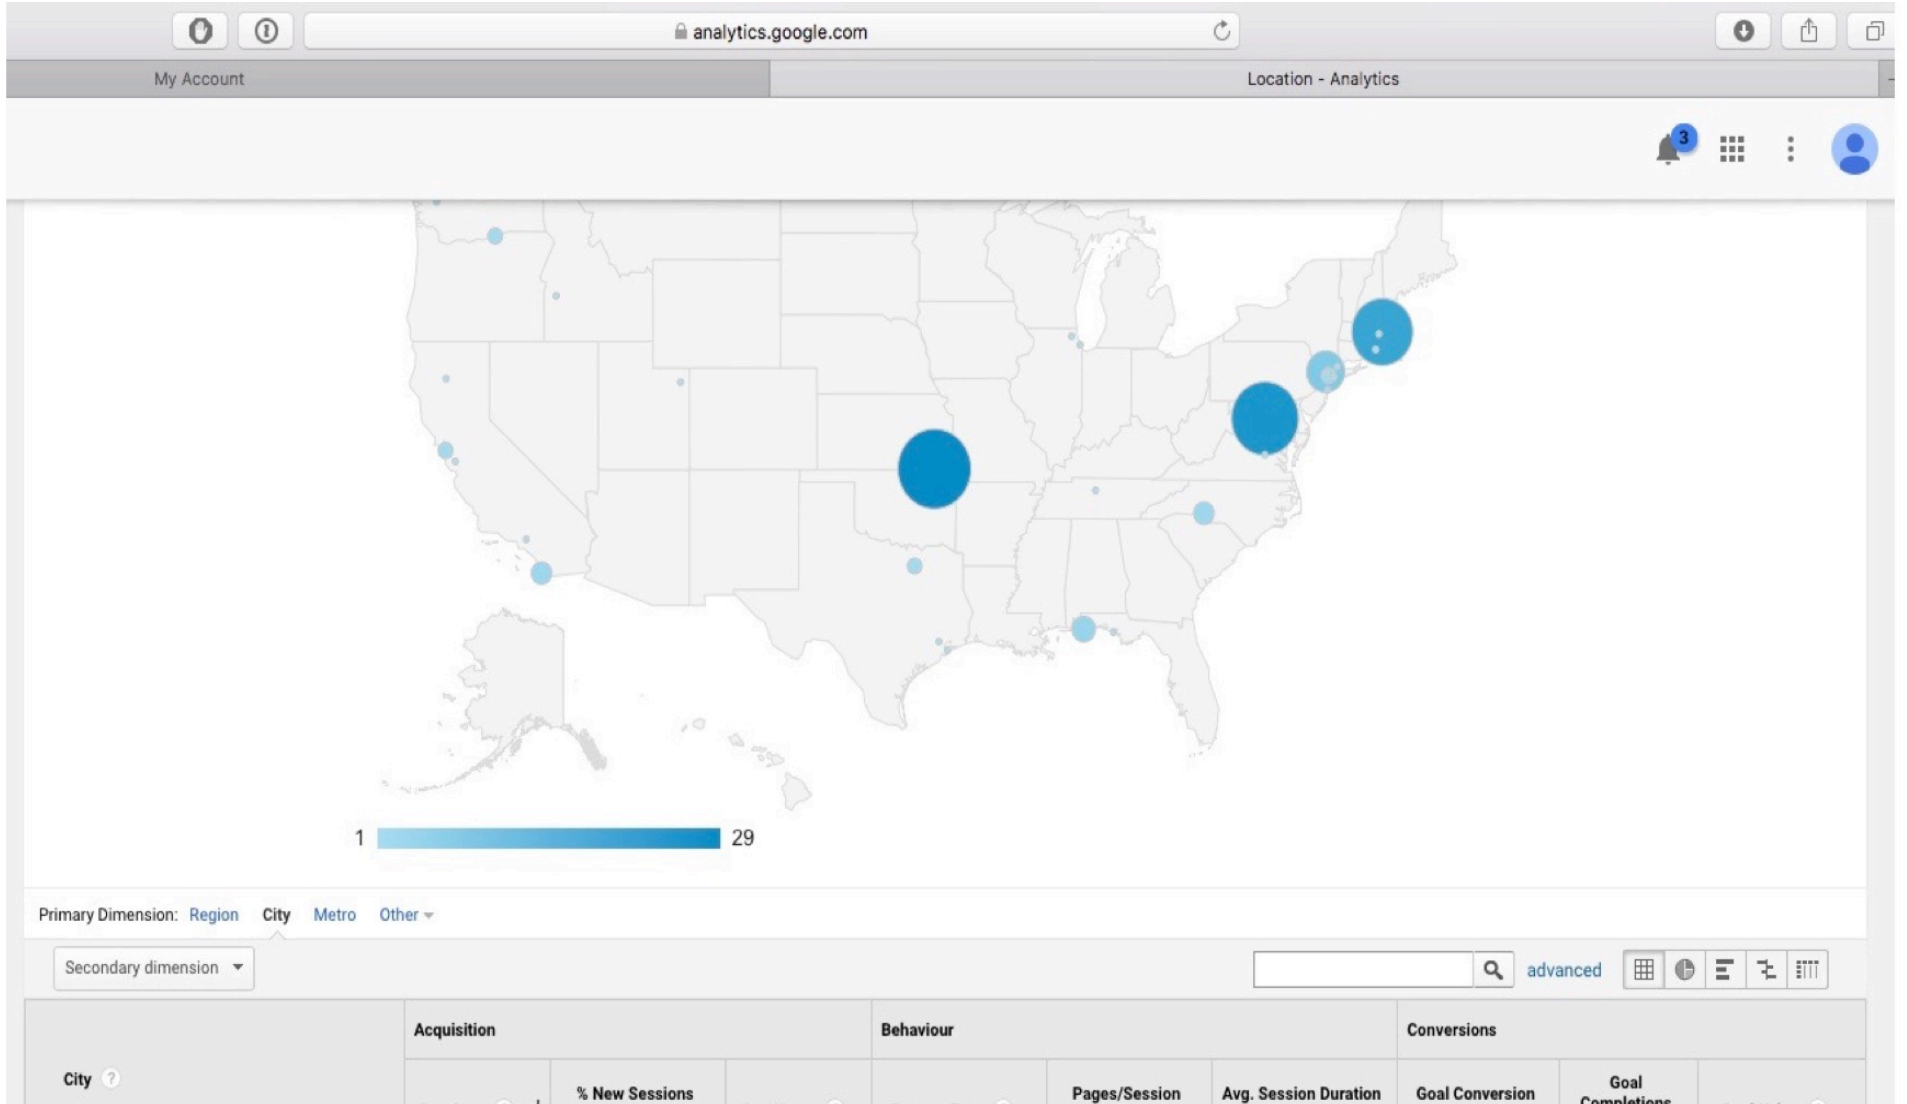

BY US CITIES